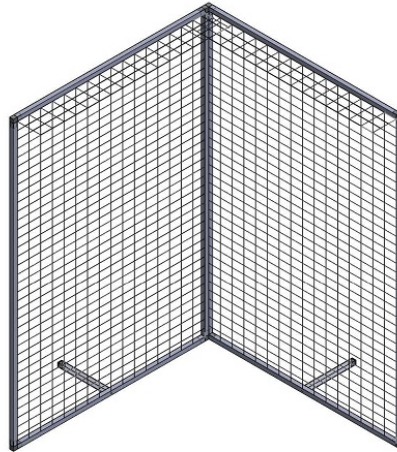

## Balcony Catio Screen

Purchase as many sections as you need to cover the length of your balcony. Two standard sizes available 24 inch width and a 48 inch width. Custom widths are available please contact us. The screens connect end to end via Velcro making it possible to quickly and easily set up for use. Each panel has a foot for stability. The foot is removable for storage. Each panel has a flip up blocker to deter your cats from climbing over. For storage simply fold the blocker down. Purchase additional Velcro strips to make more configurations.

Other configurations are possible by placing the Velcro on a front surface, you can create an "L" shape to use in a corner. Consider placing in front of a window or door.

More configurations include a “U” shape enclosure. With this three side shape consider placing in front of a window. Purchase our window insert for come and go access. For additional security purchase the screen top that uses Velcro straps for quick and easy assemble or disassemble for storage.

### **Why Purrfect Catio Balcony Screen?**

This product keeps your cat safely on your balcony whether you live on the first floor or third. We use sturdy weather resistant anodized aluminum tubing available in clear or black finish. 16ga black PCV coated steel wire mesh. Light weight quick and easy setup. Removable foot for flat storage. Flip up blocker to deter climb overs. Blocker also folds down for storage. Replacing damaged components is easy and cost effective.

## Standard screens

24 Wide

48 wide