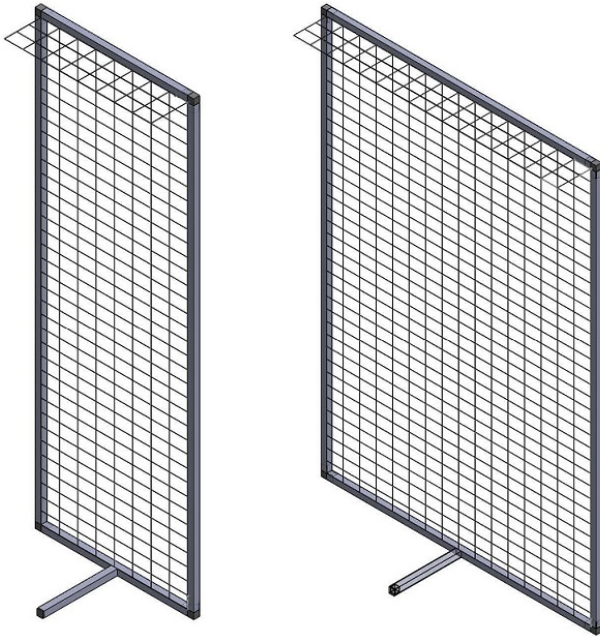

## Balcony Catio Screen

Purchase as many sections as you need to cover the length of your balcony. Two standard sizes available 24 inch width and a 48 inch width. Custom widths are available please contact us. The screens connect end to end via Velcro making it possible to quickly and easily set up for use. Each panel has a foot for stability. The foot is removable for storage. Each panel has a flip up blocker to deter your cats from climbing over. For storage simply fold the blocker down. Purchase additional Velcro strips to make more configurations.

Other configurations are possible by placing the Velcro on a front surface, you can create an "L" shape to use in a corner. Consider placing in front of a window or door.

More configurations include a “U” shape enclosure. With this three side shape consider placing in front of a window. Purchase our window insert for come and go access. For additional security purchase the screen top that uses Velcro straps for quick and easy assemble or disassemble for storage.

### **Why Purrfect Catio Balcony Screen?**

This product keeps your cat safely on your balcony whether you live on the first floor or third. We use sturdy weather resistant anodized aluminum tubing available in clear or black finish. 16ga black PCV coated steel wire mesh. Light weight quick and easy setup. Removable foot for flat storage. Flip up blocker to deter climb overs. Blocker also folds down for storage. Replacing damaged components is easy and cost effective.

## Standard screens

24 Wide

48 wide