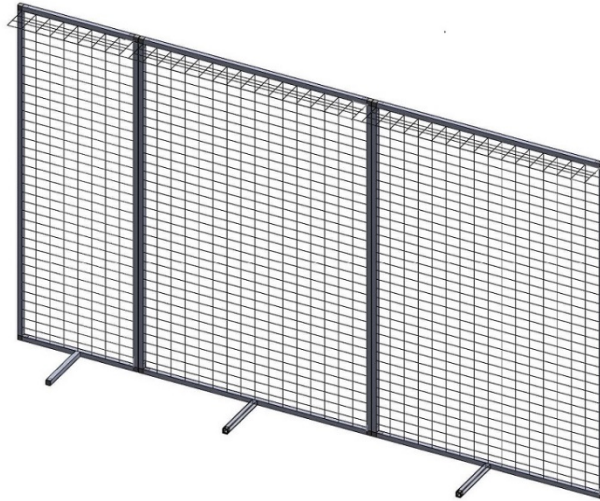

## Balcony Catio Screen

Purchase as many sections as you need to cover the length of your balcony. Two standard sizes available 24 inch width and a 48 inch width. Custom widths are available please contact us. The screens connect end to end via Velcro making it possible to quickly and easily set up for use. Each panel has a foot for stability. The foot is removable for storage. Each panel has a flip up blocker to deter your cats from climbing over. For storage simply fold the blocker down. Purchase additional Velcro strips to make more configurations.

Other configurations are possible by placing the Velcro on a front surface, you can create an "L" shape to use in a corner. Consider placing in front of a window or door.

More configurations include a “U” shape enclosure. With this three side shape consider placing in front of a window. Purchase our window insert for come and go access. For additional security purchase the screen top that uses Velcro straps for quick and easy assemble or disassemble for storage.

### **Why Purrfect Catio Balcony Screen?**

This product keeps your cat safely on your balcony whether you live on the first floor or third. We use sturdy weather resistant anodized aluminum tubing available in clear or black finish. 16ga black PCV coated steel wire mesh. Light weight quick and easy setup. Removable foot for flat storage. Flip up blocker to deter climb overs. Blocker also folds down for storage. Replacing damaged components is easy and cost effective.

## Standard screens

24 Wide

48 wide